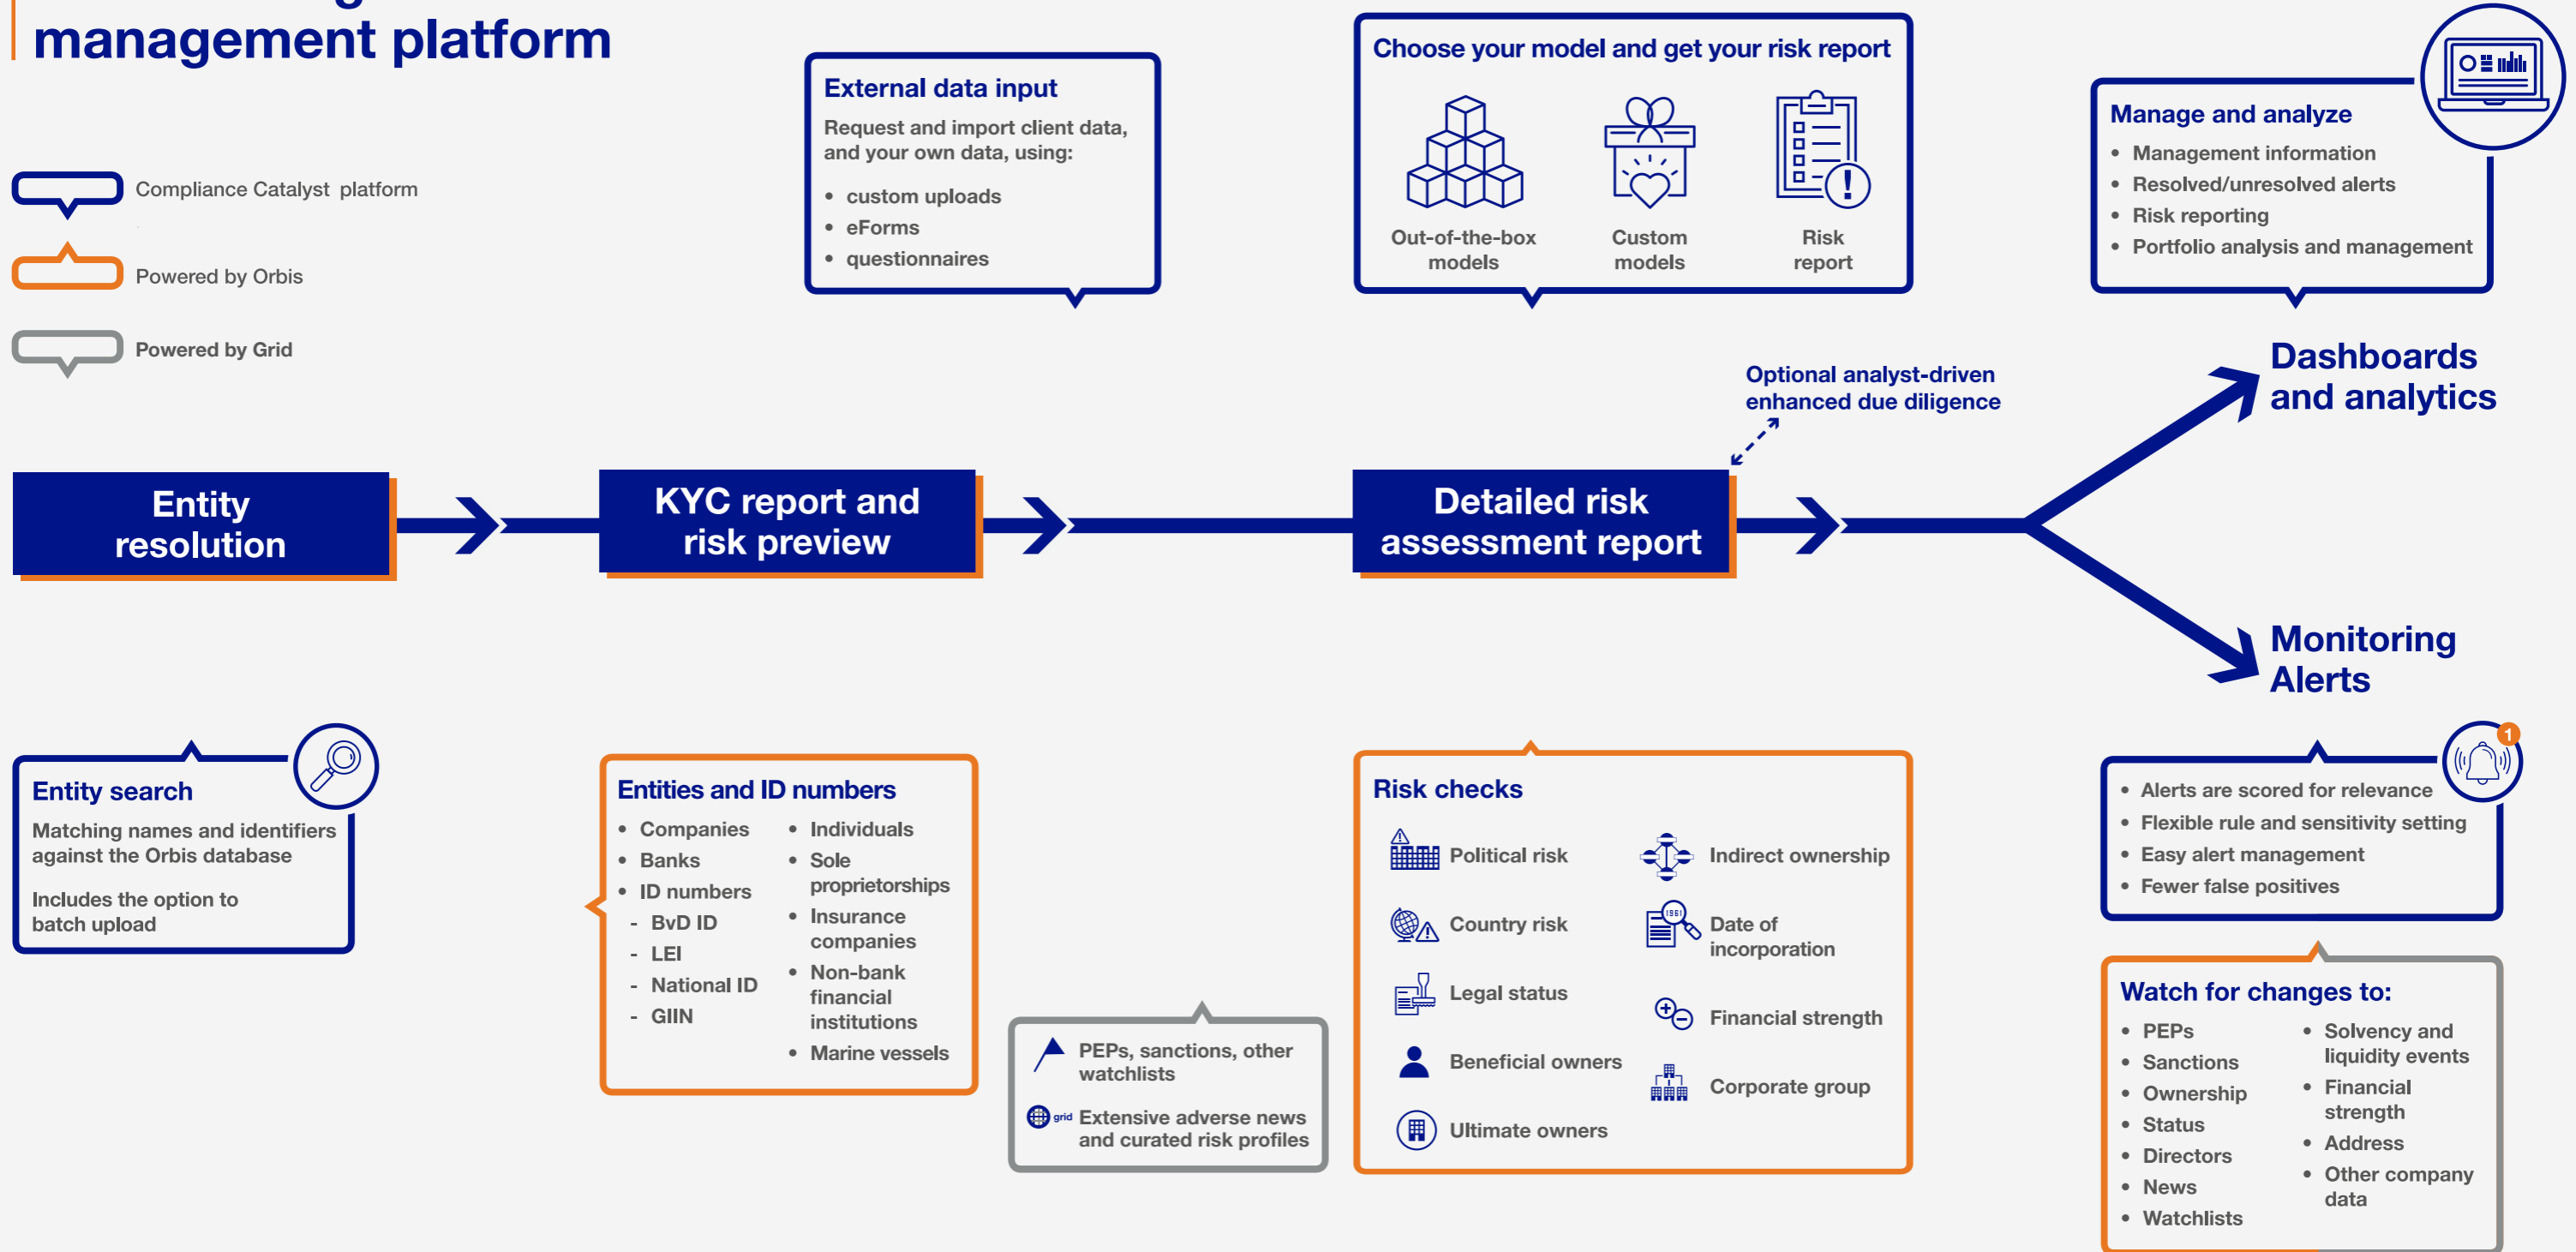

The data-driven decision engine and risk management platform

 Compliance Catalyst platform

 Powered by Orbis

 Powered by Grid

← Create your own workflow and triggers →

← Ongoing analysis and monitoring →

← Full audit trail and annotation options →